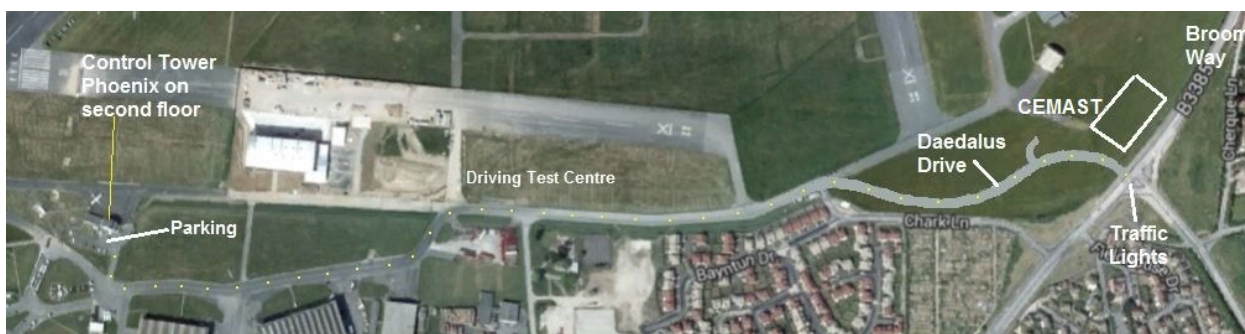

Directions to Phoenix Aviation Lee-on-the-Solent Control Tower - 2nd Floor

*(If you have SatNav please **do not** use our postcode as that is generic for the whole airfield.
Instead use **PO13 9FU**. This will get you to the start of Daedalus Drive)*

From Peel Common Roundabout travel down Broom Way towards Lee-on-the-Solent.

At the traffic lights by the new CEMAST building, turn right onto Daedalus Drive and continue along this road.

Stay on Daedalus Drive, passing the Driving Test Centre on your right, through the left/right kink before the MCA buildings on your right, and towards the Control Tower.

Take the third exit off the roundabout next to the Control Tower, and into the Car Park.

Parking is in any of the free car parking spaces available.

From the main entrance follow the signs up to reception on the second floor.